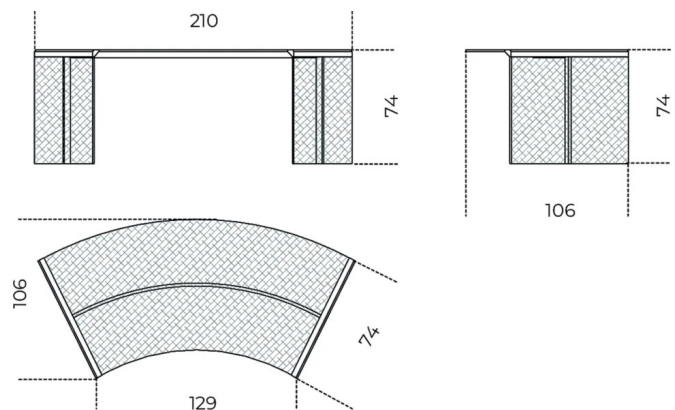

President Senior