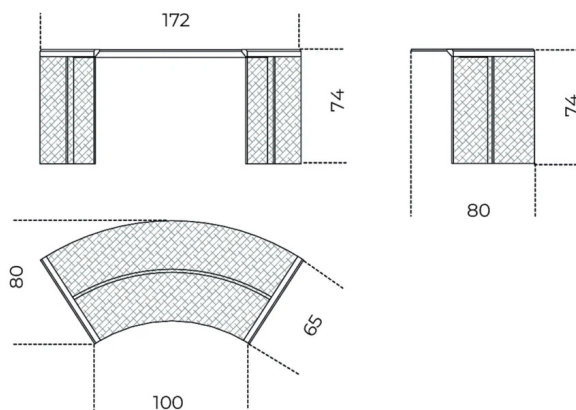

# President Junior 50th / President Senior 50th

Studio G&R  
2021

Desk with 10mm (President Junior) or 12mm (President Senior) extralight tempered glass decorated with the exclusive "crisscross gold" finish. Metal parts painted with the exclusive finish "crisscross gold".  
Collection in numbered edition.

**Cm (L x P x H)**  
172 x 80 x 74  
210 x 106 x 74

**Inches (L x P x H)**  
67<sup>3</sup>/<sub>4</sub> x 31<sup>1</sup>/<sub>2</sub> x 29<sup>1</sup>/<sub>4</sub>  
82<sup>3</sup>/<sub>4</sub> x 41<sup>3</sup>/<sub>4</sub> x 29<sup>1</sup>/<sub>4</sub>